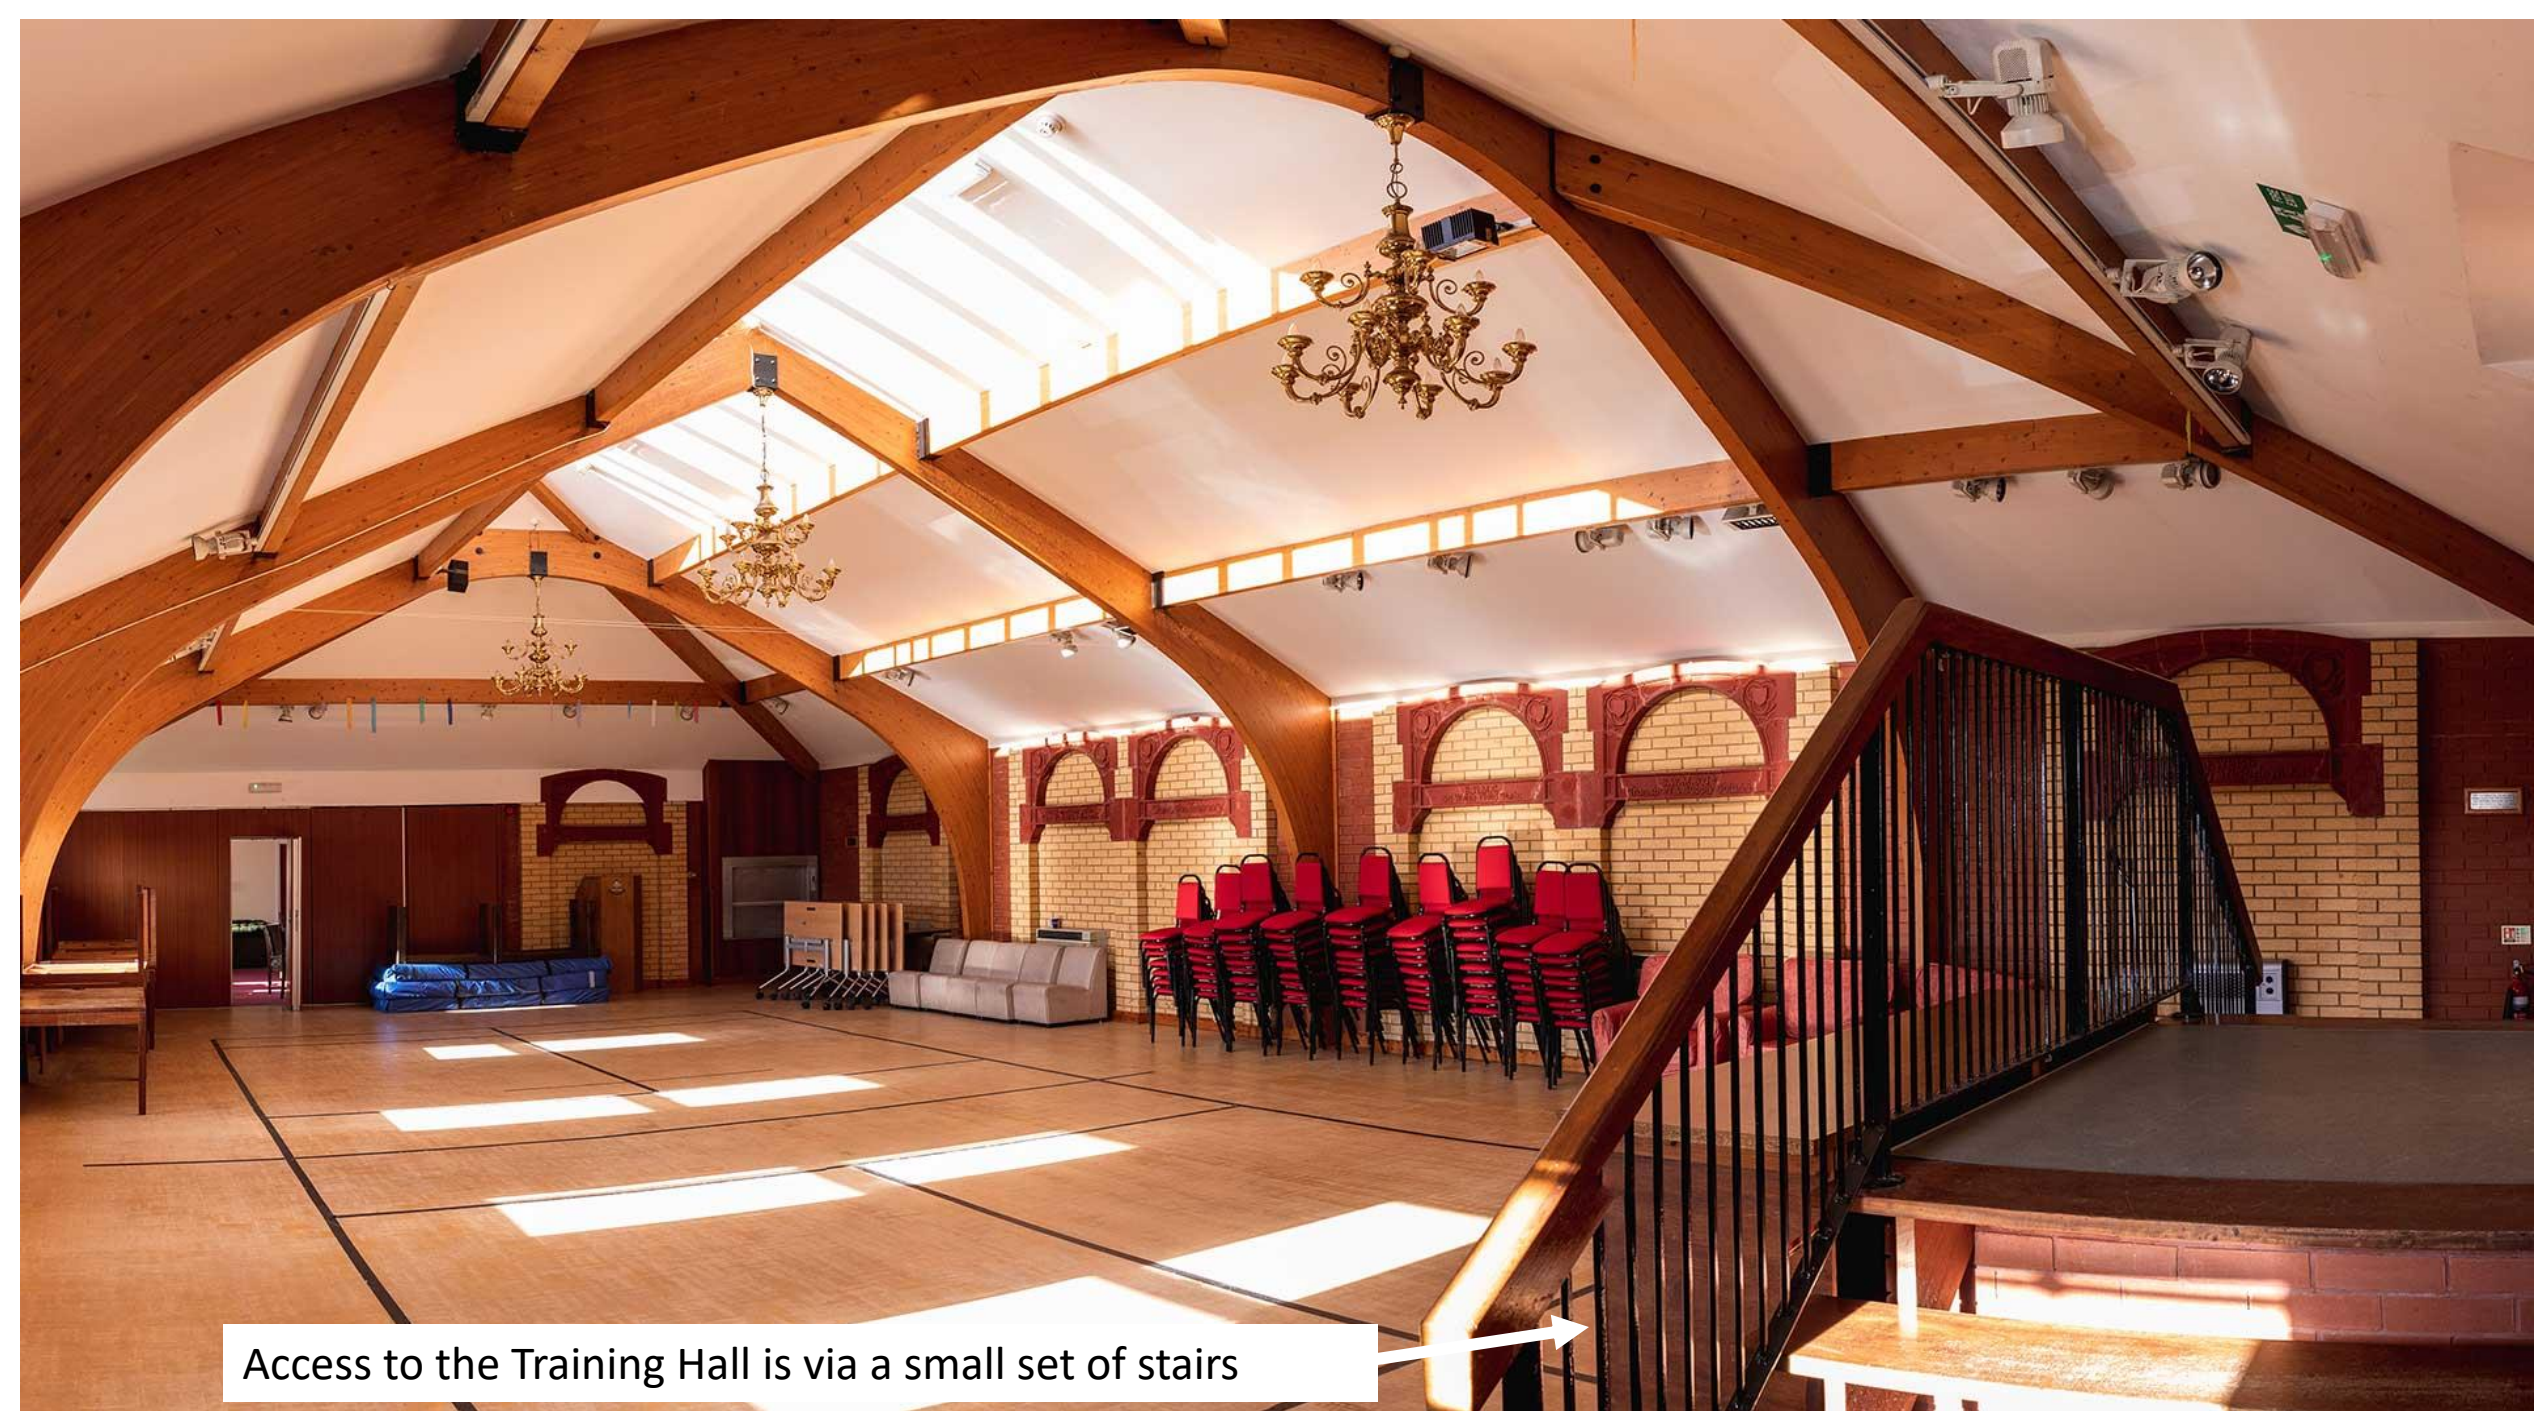

Access to the Training Hall is via a small set of stairs